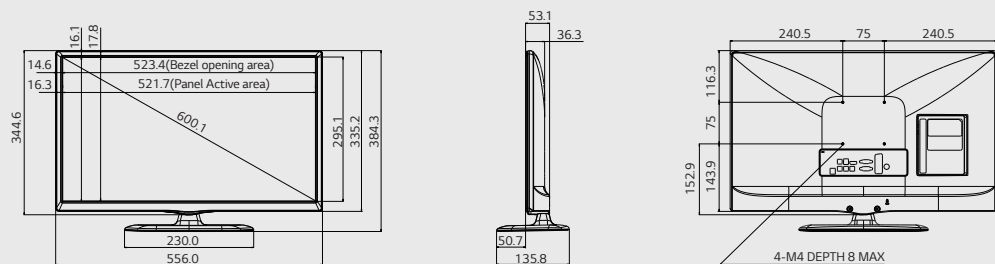

Multi IR

Multi IR function eliminates the remote control signal interference between TVs in multiple dwelling beds. This system will work using the same LG TV model.

Specifications

LW331C (ASIA)

		24
DISPLAY	Type	Edge LED
	Resolution	1,366 x 768 (HD)
	Brightness	250cd/m ²
	Dynamic Contrast Ratio	1,000,000 : 1
	Static Contrast Ratio	3,000:1
	Response Time (G to G)	Off : 8.5ms / Low : 7ms / High : 5ms (Default : Off)
BROADCASTING SYSTEM	Analog	PAL / SECAM
	Digital	DVB-T / C (India Only)
VIDEO	Triple XD Engine	•
	Real Cinema 24p (3:3 Pull down)	•
	Aspect Ratio	8 modes (16:9, Just Scan, Original, Full wide, 4:3, 14:9, Zoom, Cinema Zoom1)
AUDIO	Audio Output	5W + 5W
	Speaker System	2.0 ch
BASIC COMMERCIAL TV FEATURES		Welcome Screen, Lock Mode, One Channel Map (TBD), Multi-IR Code, Hotel Mode, USB Cloning
GENERAL FEATURES	Management	Self Diagnosis
	Interactivity	HTNG / HDMI-CEC
	RJP Interface	HDMI CEC
	Advanced setting option	Auto Off / Auto Sleep, Energy Saving, Motion eye care
	Anti-theft System	Kensington Lock
INTERFACE	Side	USB 2.0
	Rear	RF In, AV In (Sharing with Component In), Component In + Audio, RGB In, HDMI / HDCP Input
DIMENSION (UNIT : mm)	Bezel Width (L/R, U, B) : on bezel based	16.3mm, 17.6mm, 31.6mm
	Bezel Width (L/R, U, B) : off bezel based	14.6mm, 16.1mm, 22.3mm
	Vesa (mm)	75 x 75
	WxHxD (mm, w/o stand)	556.0 x 344.6 x 53.1
	WxHxD (mm, with stand)	556.0 x 384.3 x 135.8
	Voltage, HZ	100 ~ 240V, 50/60Hz
POWER	Max (Watts)	38.9
	Typical (Watts)	28.8
	Energy Saving (Min, Watts)	26.3
	Energy Saving (Med, Watts)	24.0
	Energy Saving (Max, Watts)	22.1
	Stand-by (Watts)	0.22
STANDARD APPROVAL	Safety	BIS
	Environment	-
	Etc.	BEE

Dimension (mm, with stand)

24"

556 x 384 x 136

3.7kg

Connectivity

- ① HDMI IN
- ② RGB IN (PC)
- ③ DC-IN
- ④ AV IN
- ⑤ ANTENNA / CABLE IN
- ⑥ USB IN

Download LG Commercial Display Mobile App

More info www.lgcommercial.com