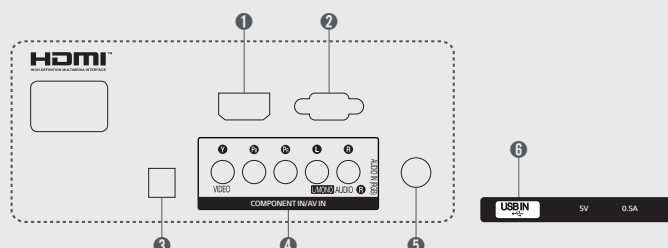

Dimension (mm, with stand)

24"

556 x 384 x 136

3.7kg

Connectivity

- ① HDMI IN
- ② RGB IN (PC)
- ③ DC-IN
- ④ AV IN
- ⑤ ANTENNA / CABLE IN
- ⑥ USB IN

Download LG Commercial Display Mobile App

More info www.lgcommercial.com